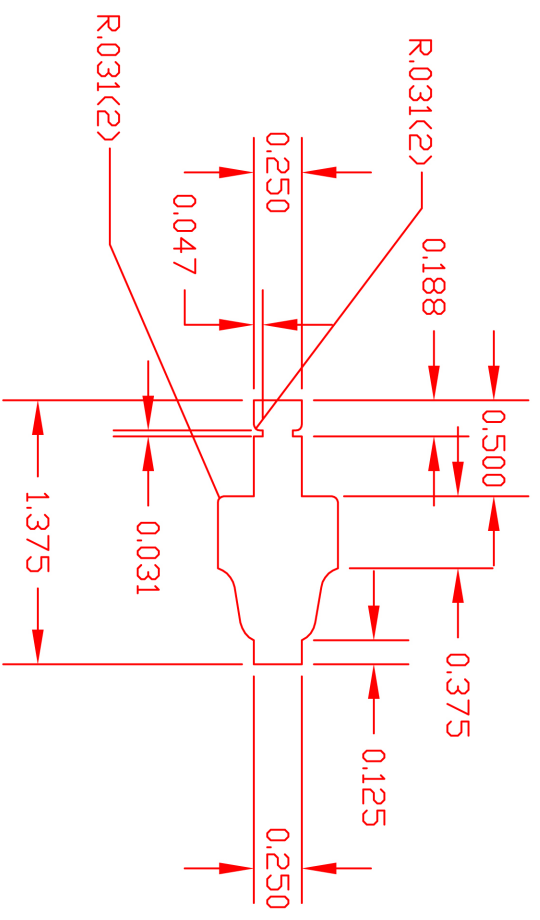

PROFILE #

TYPE: PRE 843

B&B WOOD PRODUCTS

SIGNATURE:

DATE: NOV 2011

DRAWN BY

dimension: INCHES